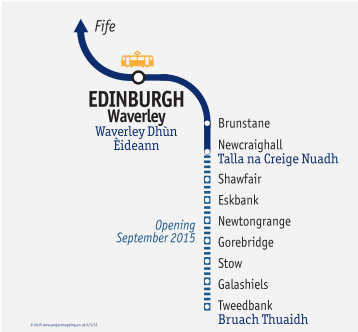

General Information

Seat reservations

Buying your ticket

Disabled Assistance

Public holidays

Feedback

If you are still unsatisfied contact:

PlusBus

RailBus

Rail & Sail

Cycles

Connections

Help us to make your journey as safe as possible

Timetables available for other routes

Edinburgh – Newcraighall – Tweedbank

From 6 September 2015		A		A		A		B		B									
Edinburgh	d 0911 1011 1112 1211 1311 1411 1511 1611 1711 1811 1911 2011 2111 2211 2311	Brunstane	d 0918 1018 1119 1218 1318 1418 1518 1618 1718 1818 1918 2018 2118 2218 2318	Newcraighall	d 0922 1022 1123 1222 1322 1422 1522 1622 1722 1822 1923 2023 2123 2224 2322	Shawfair	d 0925 1025 1126 1225 1325 1425 1525 1625 1725 1827 1926 2026 2126 2227 2325	Eskbank	d 0930 1030 1131 1230 1330 1430 1530 1630 1732 1832 1933 2033 2133 2234 2330	Newtongrange	d 0933 1033 1134 1233 1333 1433 1533 1633 1735 1835 1934 2034 2134 2235 2331	Gorebridge	d 0938 1038 1139 1238 1338 1440 1538 1640 1739 1840 1939 2039 2139 2240 2338	Stow	d 0955 1055 1156 1255 1355 1457 1555 1657 1756 1857 1956 2056 2156 2257 2355	Galashiels	d 1004 1104 1205 1304 1404 1506 1606 1706 1805 1906 2005 2105 2205 2306 0004	Tweedbank	a 1008 1108 1209 1308 1408 1510 1608 1710 1809 1910 2009 2109 2209 2310 0008

Tweedbank – Newcraighall – Edinburgh

From 6 September 2015		A		A		A		B		B	
Tweedbank	d 0845 0945 1045 1145 1245 1345 1445 1545 1645 1745 1845 1945 2045 2145 2245	Galashiels	d 0849 0949 1049 1149 1249 1349 1449 1549 1649 1749 1849 1949 2049 2149 2249	Stow	d 0858 0958 1058 1158 1258 1358 1458 1558 1658 1758 1858 1958 2058 2158 2258	Gorebridge	d 0915 1015 1115 1215 1315 1415 1515 1615 1715 1815 1915 2015 2115 2215	Newtongrange	d 0918 1018 1118 1218 1318 1418 1518 1618 1718 1818 1918 2018 2118 2218 2318	Eskbank	d 0921 1021 1121 1221 1321 1